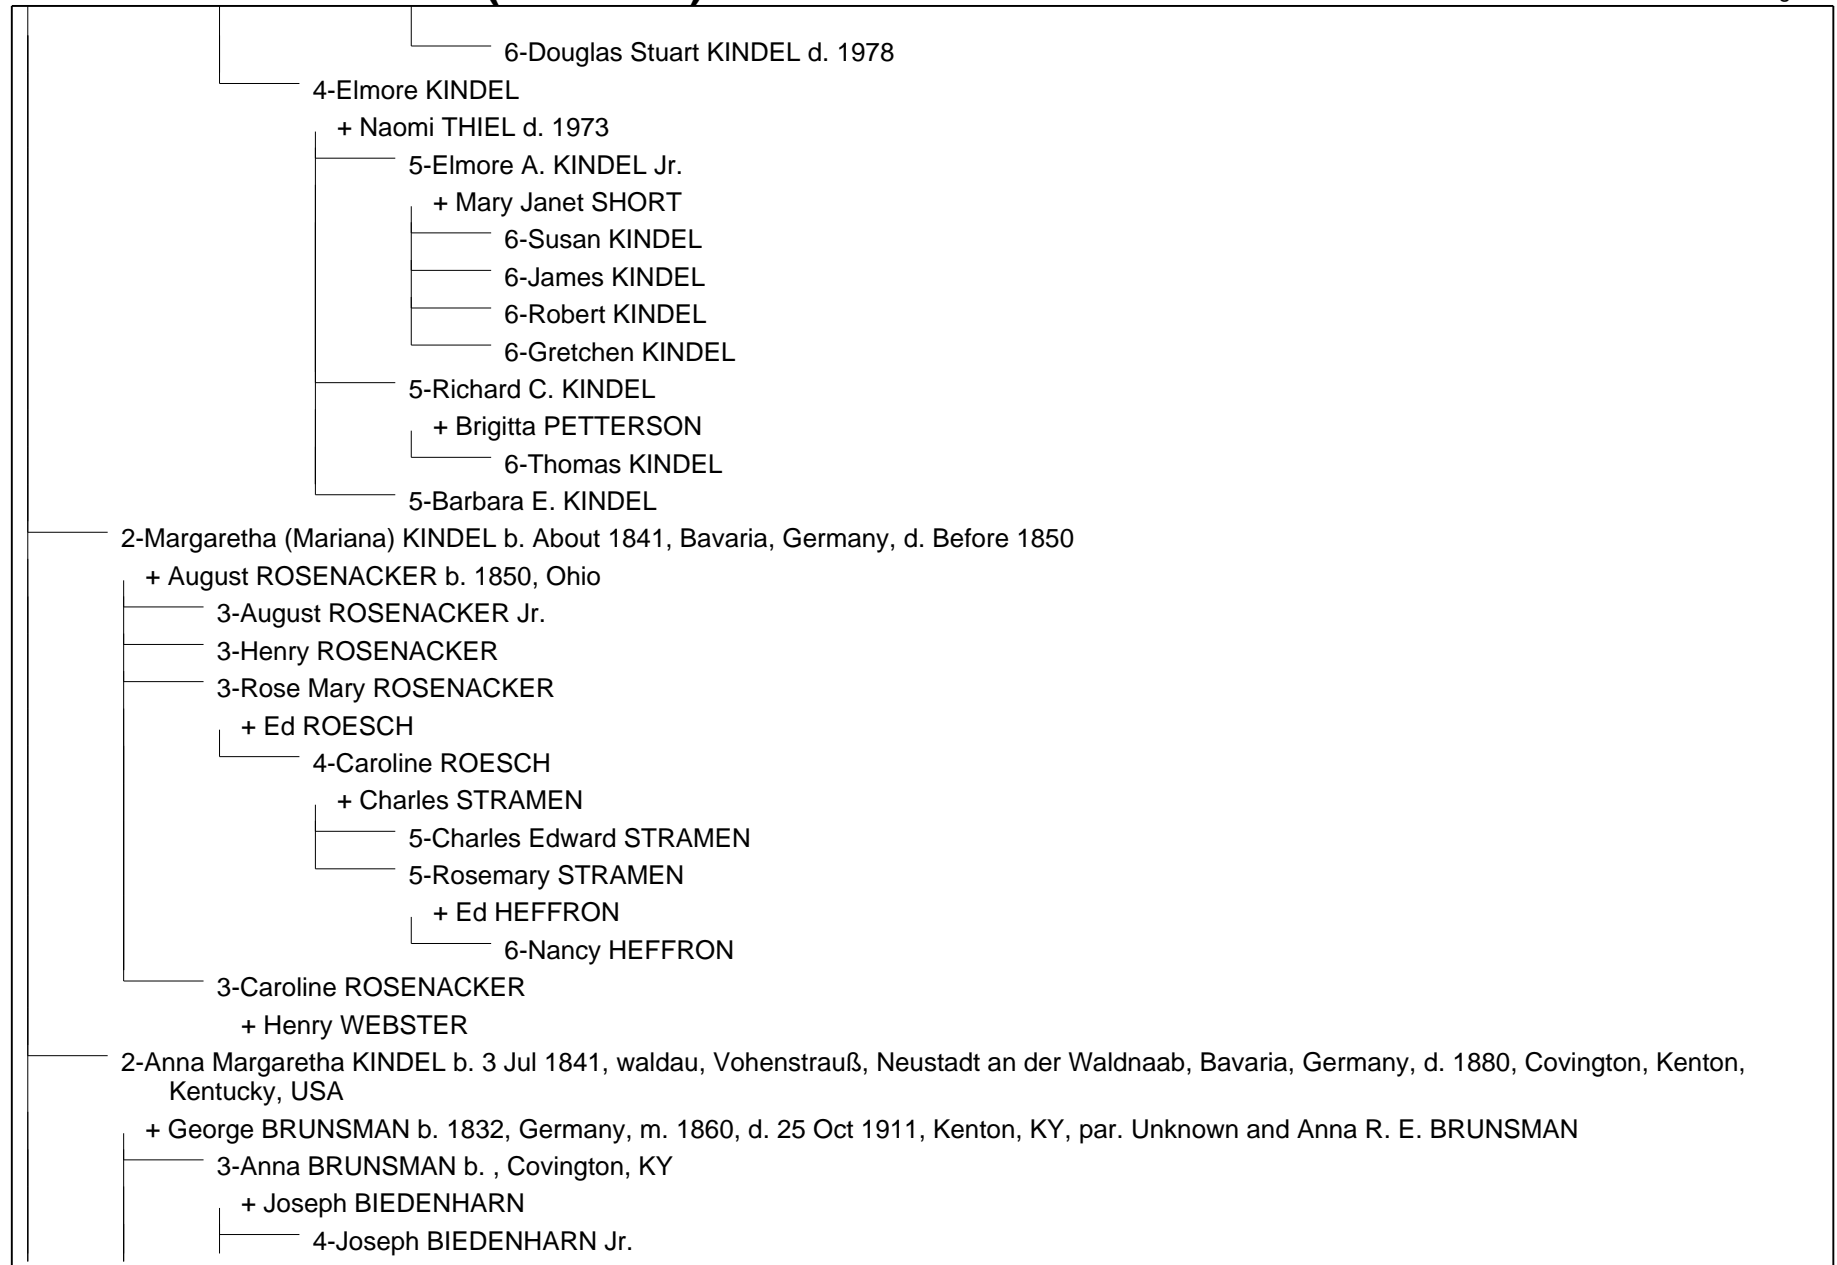

Kindel Descendants (America)