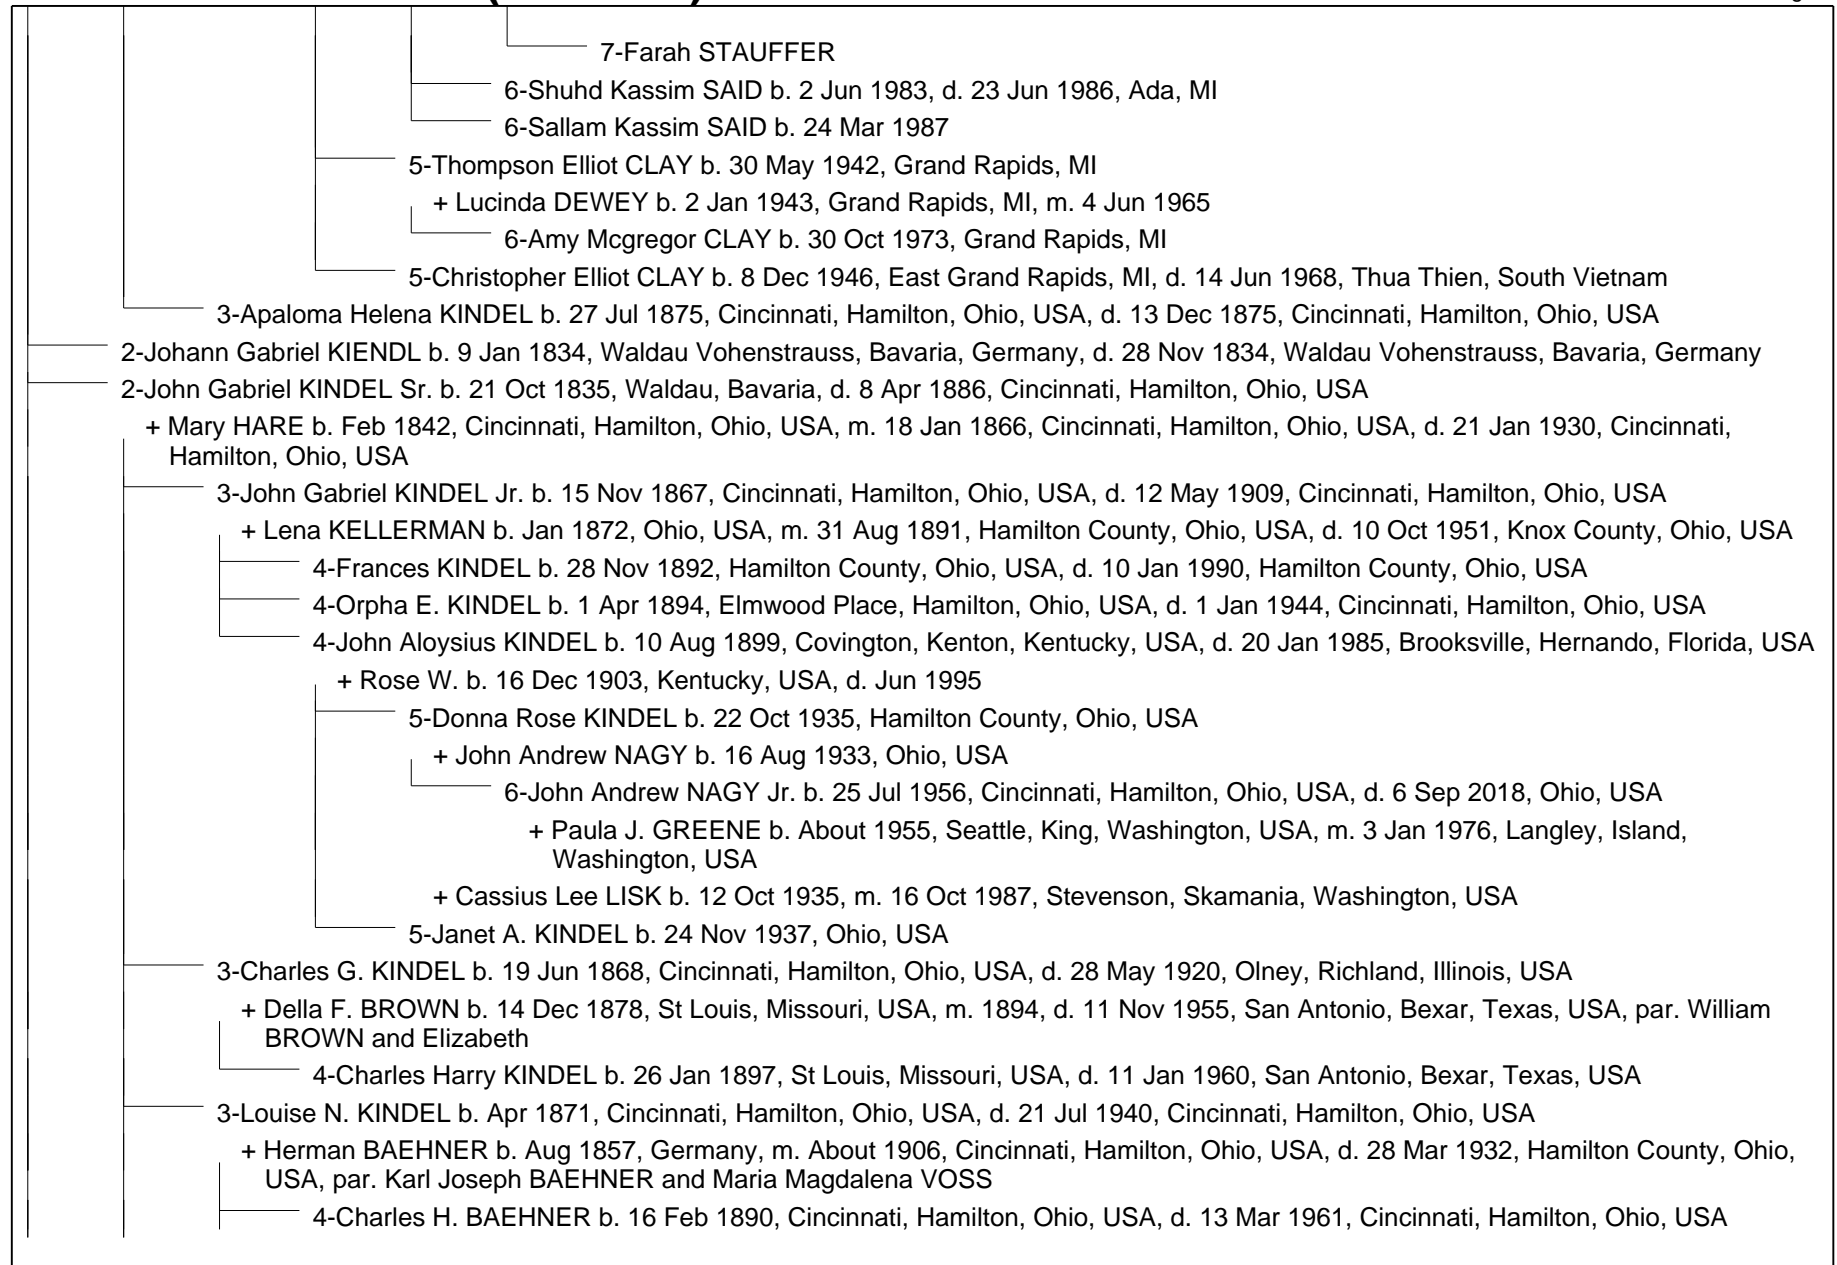

Kindel Descendants (America)